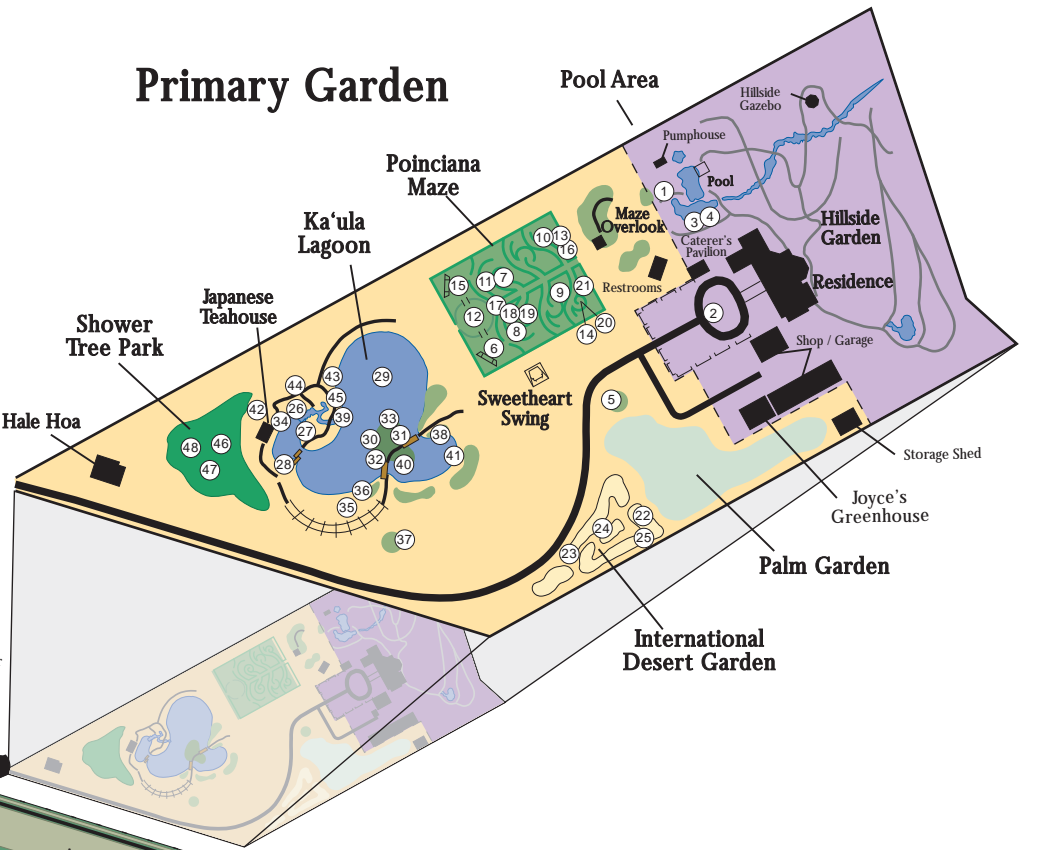

Ahupua'a

Red - indicates sculptures to be complete by mid-2008

Na 'Aina Kai

Botanical Gardens - Sculpture Park - Hardwood Plantation

SCULPTURES

Garden - Key - Sculpture - Artist

PRIMARY GARDEN

The Residence
and Pool Area

WILD GARDEN

Forest Area

- ⑥⑤ - Four on the Road - Jane DeDecker
- ⑥⑥ - Shortcut - Jane DeDecker
- ⑥⑦ - The Big Fish Story - Paul Baliker

Canyon Area

- ⑥⑧ - Freedom of Youth - Rosie Sandifer
- ⑥⑨ - The Rescue - Glenna Goodacre

Stream Area

- ⑦⑩ - City Dog - Ann LaRose
- ⑦① - Lickety Split - Blair Muhlestein
- ⑦② - Marsh Monarchs - Christopher Smith
- ⑦③ - Planting for the Future - Rosalind Cook
- ⑦④ - Shepherd and Three Goats - Judy Black
- ⑦⑤ - Swinelett O'Hara - Joffa Kerr
- ⑦⑥ - Touch the Sky - Jane DeDecker
- ⑦⑦ - Turtle Boy - Rosalind Cook
- ⑦⑧ - Who's Watching Who - Jane DeDecker

Ahupua'a

- ⑨⑩ - Kapa
- ⑨① - Lehua
- ⑨② -
- ⑨③ - 'Uala
- ⑨④ - Mahi'ai
- ⑨⑤ -
- ⑨⑥ -
- ⑨⑦ - Kukui
- ⑨⑧ - Alapaki
- ⑨⑨ - Pono
- ⑩⑩ -
- ⑩① - Kuamo'o
- ⑩② - Lauhala & Baby
- ⑩③ - Lawai'a

Holly Young

HARDWOOD PLANTATION TREES