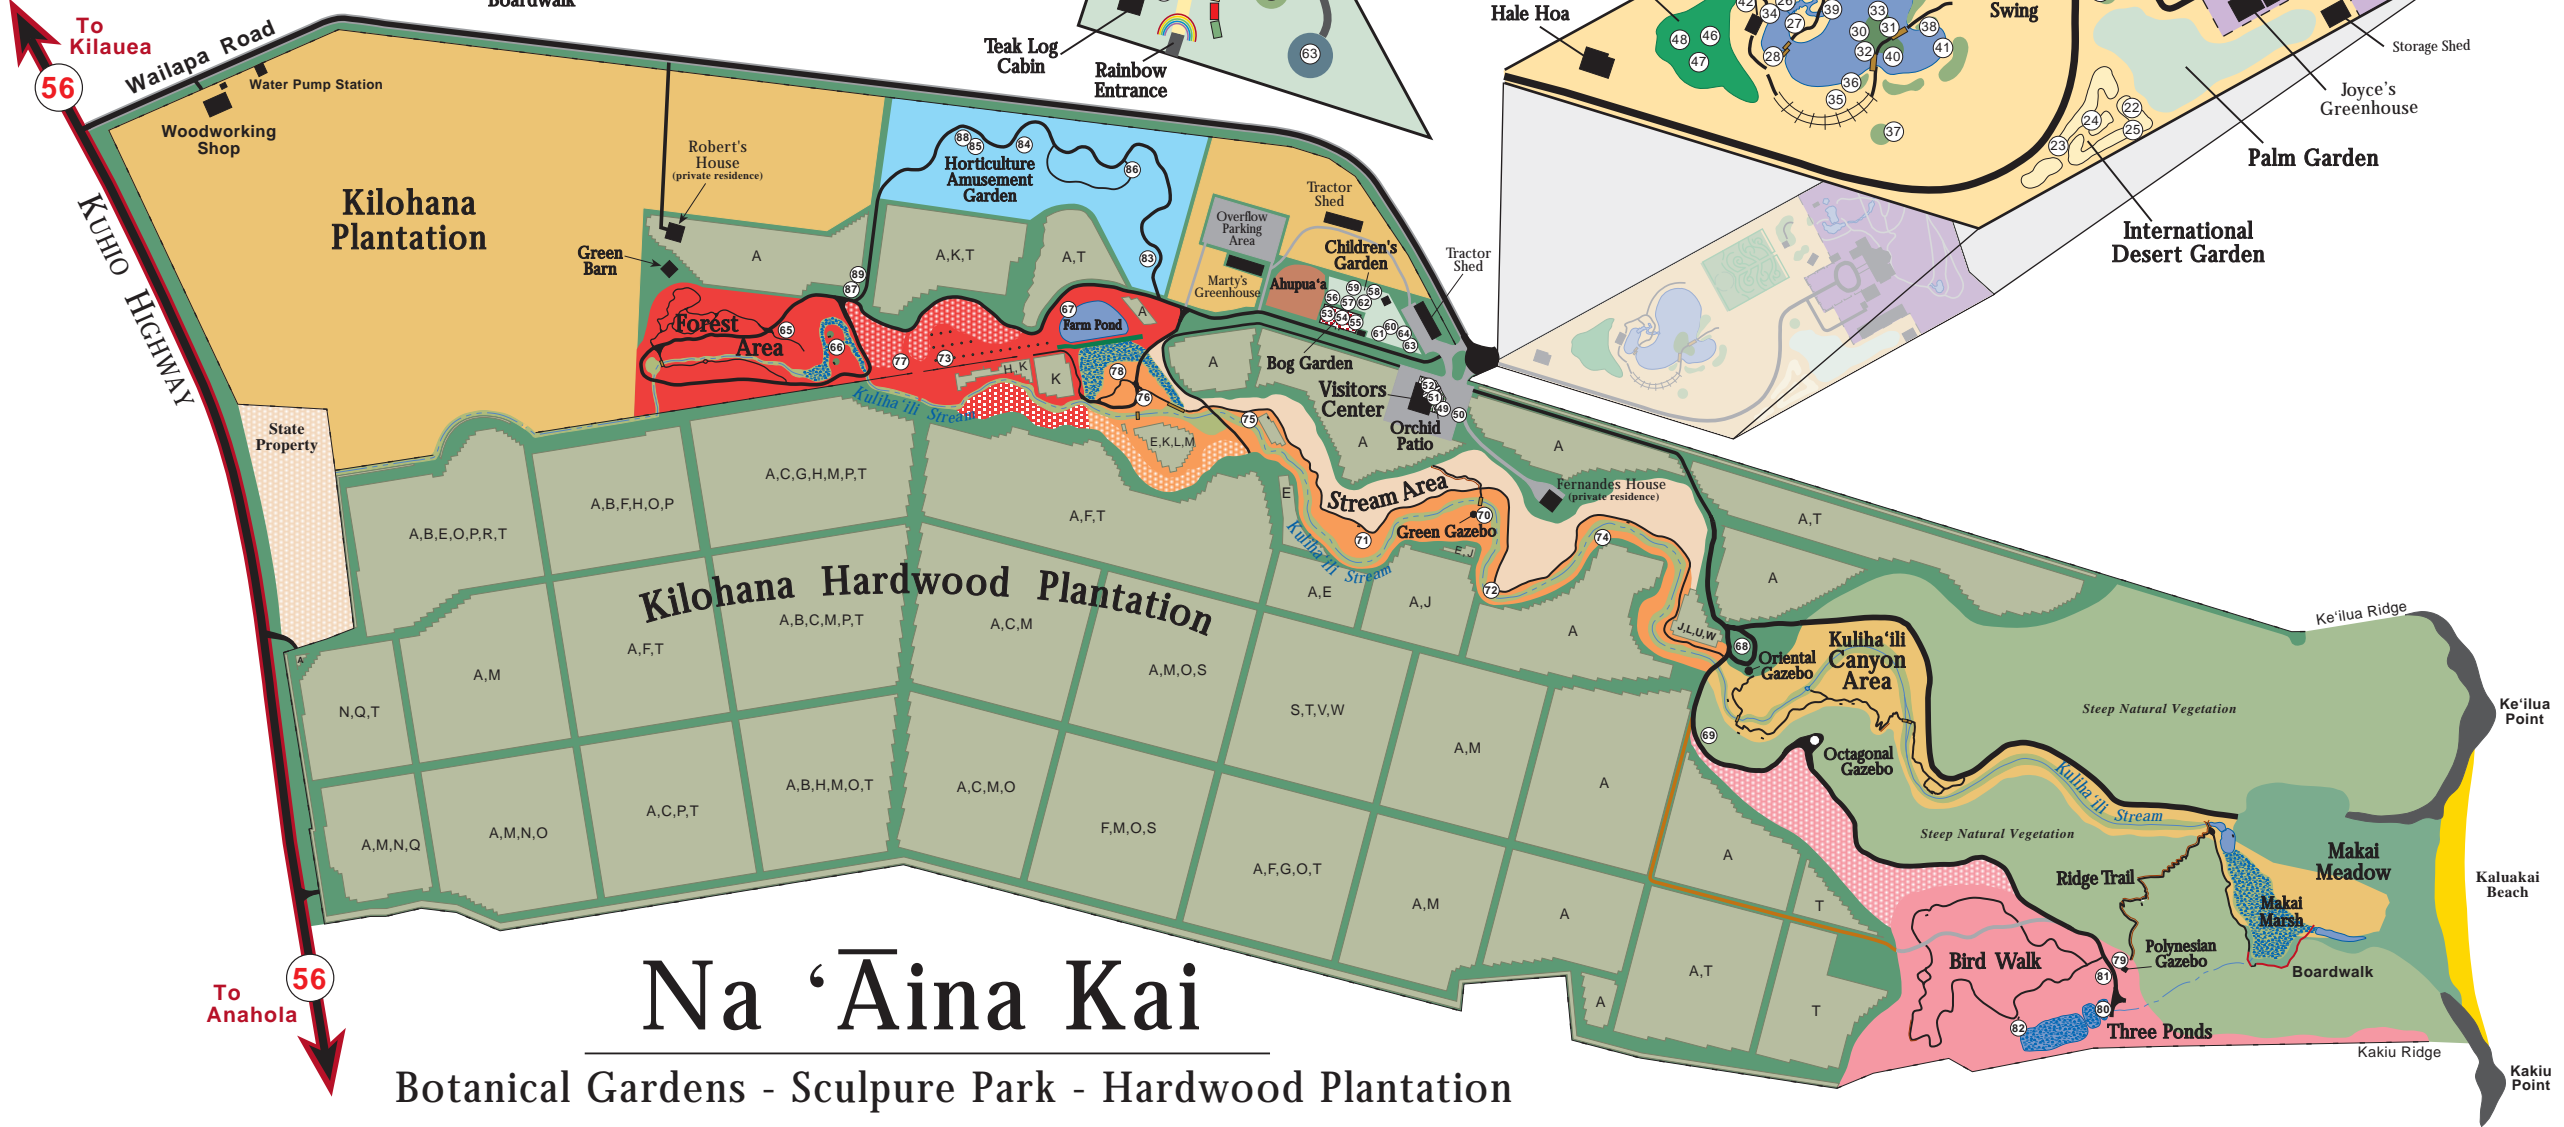

Ahupua'a

Red - indicates sculptures to be complete by mid-2008

Na 'Aina Kai

Botanical Gardens - Sculpture Park - Hardwood Plantation

SCULPTURES

Garden - Key - Sculpture - Artist

PRIMARY GARDEN

The Residence
and Pool Area

WILD GARDEN

Forest Area

- ⑥⑤ - Four on the Road - Jane DeDecker
- ⑥⑥ - Shortcut - Jane DeDecker
- ⑥⑦ - The Big Fish Story - Paul Baliker

Canyon Area

- ⑥⑧ - Freedom of Youth - Rosie Sandifer
- ⑥⑨ - The Rescue - Glenna Goodacre

Stream Area

- ⑦⑩ - City Dog - Ann LaRose
- ⑦① - Lickety Split - Blair Muhlestein
- ⑦② - Marsh Monarchs - Christopher Smith
- ⑦③ - Planting for the Future - Rosalind Cook
- ⑦④ - Shepherd and Three Goats - Judy Black
- ⑦⑤ - Swinelett O'Hara - Joffa Kerr
- ⑦⑥ - Touch the Sky - Jane DeDecker
- ⑦⑦ - Turtle Boy - Rosalind Cook
- ⑦⑧ - Who's Watching Who - Jane DeDecker

Ahupua'a

- ⑨⑩ - Kapa
- ⑨① - Lehua
- ⑨② -
- ⑨③ - 'Uala
- ⑨④ - Mahi'ai
- ⑨⑤ -
- ⑨⑥ -
- ⑨⑦ - Kukui
- ⑨⑧ - Alapaki
- ⑨⑨ - Pono
- ⑩⑩ -
- ⑩① - Kuamo'o
- ⑩② - Lauhala & Baby
- ⑩③ - Lawai'a

Holly Young

HARDWOOD PLANTATION TREES